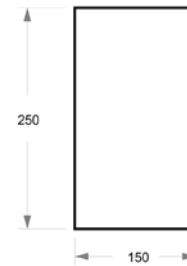

Die beliebte Form des TOWER gibt es auch in Größe einer Tischleuchte. Durch die gleichbleibende Grundfläche bei unterschiedlicher Höhe, wirken Kombinationen aus mehreren Leuchten harmonisch perfekt.

eco friendly

unlimited colours

100 % waterproof

up to 20h on one charge

shock resistant

The popular form of the TOWER is also available in size of a table lamp. Through the consistent footprint at different levels, combinations of several lights act harmoniously perfect.

Betriebsarten / Modes

4 vordefinierten Farben
Dynamik (unbegrenzte Farben)
Auswählen einer Farbe

4 predefined colours
dynamic (unlimited colors)
Choosing a color

Autonomie / Autonomies

5 bis 10h Stunden mit dem Li-Ionen-Akku
Variable mit dem Einsatz von 3 AAA-Batterien

5 to 10h hours with the Li-ion battery
Variable with the use of 3 AAA batteries

Technische Daten / Technical Data

Power by 3 AAA Batterien oder wiederaufladbaren Li-Ion Akku Li-Ionen-Akku 3,7 V 700mAh
Stromverbrauch: 0,5 Watt
AC-Eingang 110 ~ 240 VAC 50 - 60 Hz
Output DC 4,2 VdC
20 Leds: 8 weiße LEDs, 12 Farb-LEDs
Lebensdauer von mehr als 40.000 Stunden
Magnetische Rückseite der Glühlampe

Griff auf der Rückseite des Kolbens
Fakultative Akku und Ladestation
Fakultative RF-Fernbedienung

Power by 3 AAA batteries or by the rechargeable Li ion Battery Li ion battery 3,7V 700mah
Power consumption : 0,5 watt
AC input 110 ~ 240 VAC 50 - 60 Hz
Output DC 4,2VdC
20 Leds: 8 white Leds, 12 color Leds
Lifetime exceeding 40,000 hours
Magnetic back of the bulb

Handle on the back of the bulb
Optionnal Battery and Charging station
Optionnal RF remote control