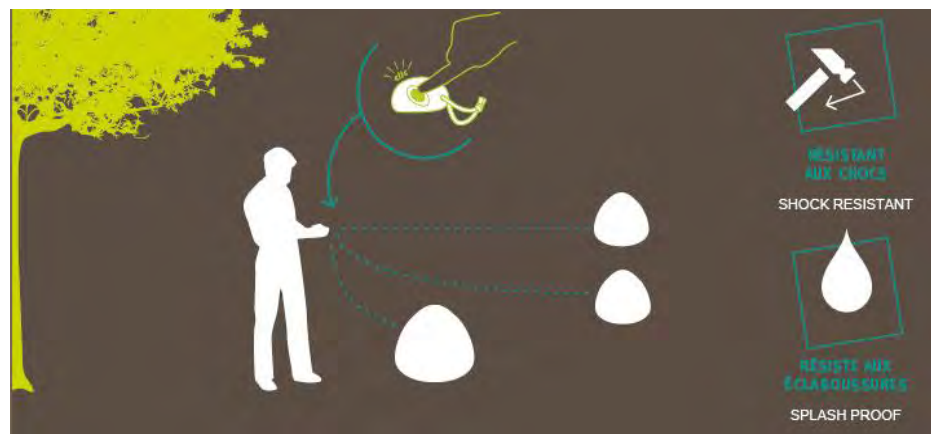

PEBBLE

Produkttype / Product Type

Artikel-Nr /Item No. DDK 30862 CON
EAN Nummer /EAN No. 9009099008622

Die Funkfernbedienung PEBBLE ist für alle Leuchten geeignet.
Man kann mit ihr anschalten, eine feste Farbe oder den Farbverlauf einstellen. Auch auf Weiß einstellen und ausschalten. Die Fernbedienung erhöht den Komfort, da Sie nicht immer zur Leuchte gehen müssen.

eco friendly

unlimited colours

100% waterproof

up to 20h on one charge

shock resistant

*The wireless remote PEBBLE is suitable for all lamps.
You can enable it with a solid color or adjust the gradient. Also on set and off white. The remote control adds to the comfort, because you do not always have to go to the light.*

Autonomie / Autonomies

Betriebsarten / Modes

Technische Daten / Technical Data

Batterien inklusive.
Achtung, alle Leuchten haben die gleiche Funkfrequenz, so dass man mit einer Pebble mehrere Leuchten gleichzeitig schaltet.

*Batteries included.
Attention, all lights have the same radio frequency, so that a Pebble multiple lights simultaneously switched.*