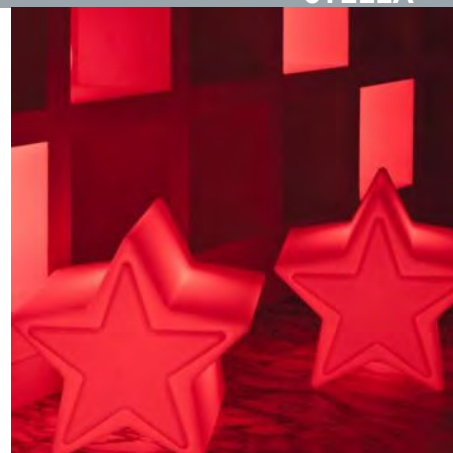

Produkttype / Product Type

Artikel-Nr / Item No. DDK 30842 RGA
EAN Nummer / EAN No. 9009099008424

Sterne sind nicht nur zur Weihnachtszeit beliebt, sondern bringen das ganze Jahr einen "Star-effect" in Ihr Umfeld.

Bedingt durch die besondere Form ist STELLA eine ganz besonders stabile Leuchte. Daher ist draufsetzen kein Problem. Aber auch als cooler Tisch oder natürlich einfach als frische, freche Deko ist STELLA eine Augenweide.

Stars are not just for Christmas popular, but make the whole year a "Star Effect" in your environment.

Due to the special form STELLA is a particularly strong light. Therefore sit on is not a problem. But even as a cool table or course just as fresh, bold decorative STELLA is a feast for the eyes.

eco friendly

unlimited colours

100% waterproof

up to 20h on one charge

shock resistant

Autonomie / Autonomies

Weißes Licht in 3 Helligkeiten
Candle-Effekt (Flimmern gelb)
Dynamic (unbegrenzte Farben)
Auswählen einer Farbe

*White light in 3 brightnesses
Candle effect (flickering yellow)
Dynamic (unlimited colors)
Choosing a color*

Betriebsarten / Modes

Low Intensity: 20 Stunden
Mittlere Intensität: 12 Stunden
Hohe Intensität: 8 Stunden
Ladezeit: 6 Stunden

*Low Intensity: 20 hours
Average intensity: 12 hours
High intensity: 8 hours
Charging time: 6 hours*

Technische Daten / Technical Data

Li-Polymer Akku 3,7 V 1750 mAh
Leistungsaufnahme: 1 Watt
AC-Eingang 110 ~ 220 V 50 - 60 Hz
Output DC 5V
52 LEDs: 16 weiße LEDs, 36 Farb-LEDs
Lebensdauer von mehr als 50.000 Stunden
Ladestation
Fakultative RF Fernbedienung

*Li-Polymer battery 3.7V 1750 mAh
Power consumption : 1 Watt
AC input 110 ~ 220 V 50 - 60 Hz
Output DC 5V
52 LEDs: 16 white LEDs, 36 color LEDs
Lifetime exceeding 50,000 hours
Charging station
Optionnal RF remote controller*