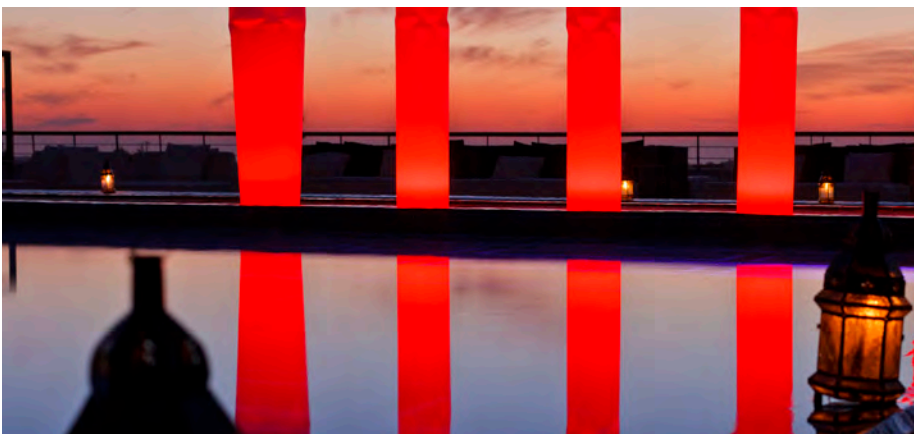

Technische Daten / Technical Data

Power by 3 AAA Batterien oder wiederaufladbaren Li-Ion Akku
Li-Ionen-Akku Li-Ionen-Akku 3,7 V 700mAh
Stromverbrauch: 0,5 Watt
AC-Eingang 110 ~ 240 VAC 50 - 60 Hz
Output DC 4,2 VdC
20 Leds: 8 weiße LEDs, 12 Farb-LEDs
Lebensdauer von mehr als 40.000 Stunden
Magnetische Rückseite der Glühlampe

Griff auf der Rückseite des Kolbens
Fakultative Akku und Ladestation
Fakultative RF-Fernbedienung

Power by 3 AAA batteries or by the rechargeable Li ion Battery
Li ion battery 3,7V 700mah
Power consumption : 0,5 watt
AC input 110 ~ 240 VAC 50 - 60 Hz
Output DC 4,2VdC
20 Leds: 8 white Leds, 12 color Leds
Lifetime exceeding 40,000 hours
Magnetic back of the bulb

Handle on the back of the bulb
Optionnal Battery and Charging station
Optionnal RF remote control