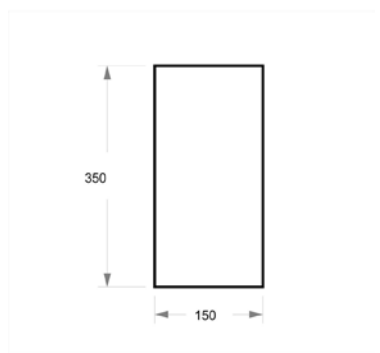

TOWER S

Produkttype / Product Type

Artikel-Nr / Item No. DDK 30856 RGA
EAN Nummer / EAN No. 9009099008561

Die beliebte Form des TOWER gibt es auch in Größe einer Tischleuchte. Durch die gleichbleibende Grundfläche bei unterschiedlicher Höhe, wirken Kombinationen aus mehreren Leuchten harmonisch perfekt.

The popular form of the TOWER is also available in size of a table lamp. Through the consistent footprint at different levels, combinations of several lights act harmoniously perfect.

Autonomie / Autonomies

4 vordefinierten Farben
Dynamik (unbegrenzte Farben)
Auswählen einer Farbe

*4 predefined colours
dynamic (unlimited colors)
Choosing a color*

Betriebsarten / Modes

5 bis 10h Stunden mit dem Li-Ionen-Akku
Variable mit dem Einsatz von 3 AAA-Batterien

*5 to 10h hours with the Li-ion battery
Variable with the use of 3 AAA batteries*

Technische Daten / Technical Data

Power by 3 AAA Batterien oder wiederaufladbaren
Li-Ion Akku Li-Ionen-Akku 3,7 V 700mAh
Stromverbrauch: 0,5 Watt
AC-Eingang 110 ~ 240 VAC 50 - 60 Hz
Output DC 4,2 VdC
20 Leds: 8 weiße LEDs, 12 Farb-LEDs
Lebensdauer von mehr als 40.000 Stunden
Magnetische Rückseite der Glühlampe

Griff auf der Rückseite des Kolbens
Fakultative Akku und Ladestation
Fakultative RF-Fernbedienung

Power by 3 AAA batteries or by the rechargeable Li
ion Battery Li ion battery 3,7V 700mah
Power consumption : 0,5 watt
AC input 110 ~ 240 VAC 50 - 60 Hz
Output DC 4,2VdC
20 Leds: 8 white Leds, 12 color Leds
Lifetime exceeding 40,000 hours
Magnetic back of the bulb

*Handle on the back of the bulb
Optionnal Battery and Charging station
Optionnal RF remote control*