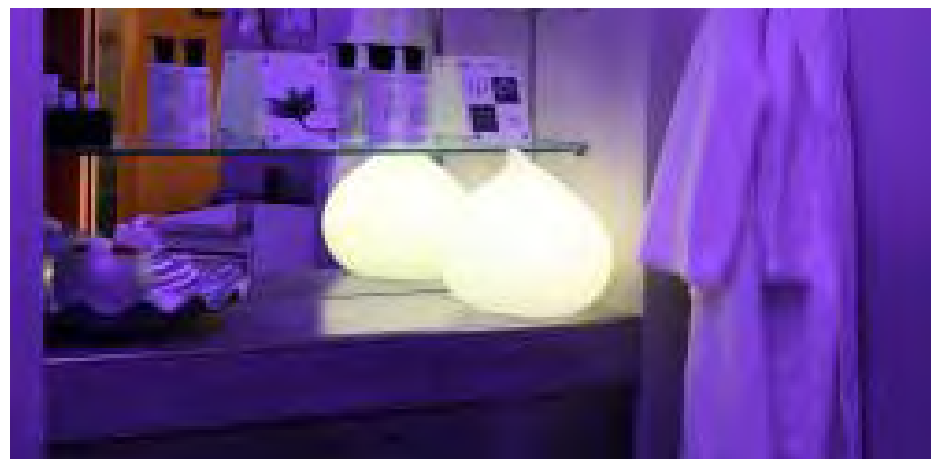

DEW

Produkttype / Product Type

Artikel-Nr / Item No. DDK 30838 RGA
EAN Nummer / EAN No. 9009099008387

DEW der süße, freche Tautropfen. Eine einzigartige, wunderschöne Form, die bei Jung und Alt gleichermaßen Anklang findet. Sehr gut geeignet zur Platzierung auf Säulen, Regalböden oder im Kinderzimmer.

eco friendly

unlimited colours

100% waterproof

up to 20h on one charge

shock resistant

DEW the sweet, sassy dewdrop. A unique, beautiful shape, for both young and old is equally popular. Very suitable for placement on pillars, shelves or in the nursery..

Autonomie / Autonomies

Weißes Licht in 3 Helligkeiten
Candle-Effekt (Flimmern gelb)
Dynamic (unbegrenzte Farben)
Auswählen einer Farbe

White light in 3 brightnesses
Candle effect (flickering yellow)
Dynamic (unlimited colors)
Choosing a color

Betriebsarten / Modes

Low Intensity: 20 Stunden
Mittlere Intensität: 12 Stunden
Hohe Intensität: 8 Stunden
Ladezeit: 6 Stunden

Low Intensity: 20 hours
Average intensity: 12 hours
High intensity: 8 hours
Charging time: 6 hours

Technische Daten / Technical Data

Li-Polymer Akku 3,7 V 1750 mAh
Leistungsaufnahme: 1 Watt
AC-Eingang 110 ~ 220 V 50 - 60 Hz
Output DC 5V
52 LEDs: 16 weiße LEDs, 36 Farb-LEDs
Lebensdauer von mehr als 50.000 Stunden
Ladestation
Fakultative RF Fernbedienung

Li-Polymer battery 3.7V 1750 mAh
Power consumption : 1 Watt
AC input 110 ~ 220 V 50 - 60 Hz
Output DC 5V
52 LEDs: 16 white LEDs, 36 color LEDs
Lifetime exceeding 50,000 hours
Charging station
Optionnal RF remote controller