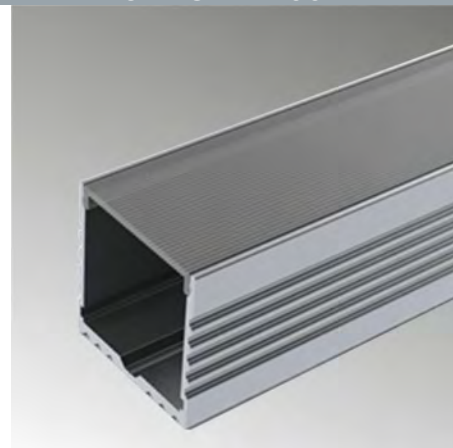

ArchiPOWER 35 M2-K

Technische Daten / Technical Data

Masse /size 2000*35*35mm

Produkttypen / Product Types

Artikel-Nr. Item No.	Bezeichnung description	EAN Nummer EAN No.
PAP 30597 M2K	ArchiPOWER 35 M2-K	9009099005973
PAP 30598 M2M	ArchiPOWER 35 M2-M	9009099005980